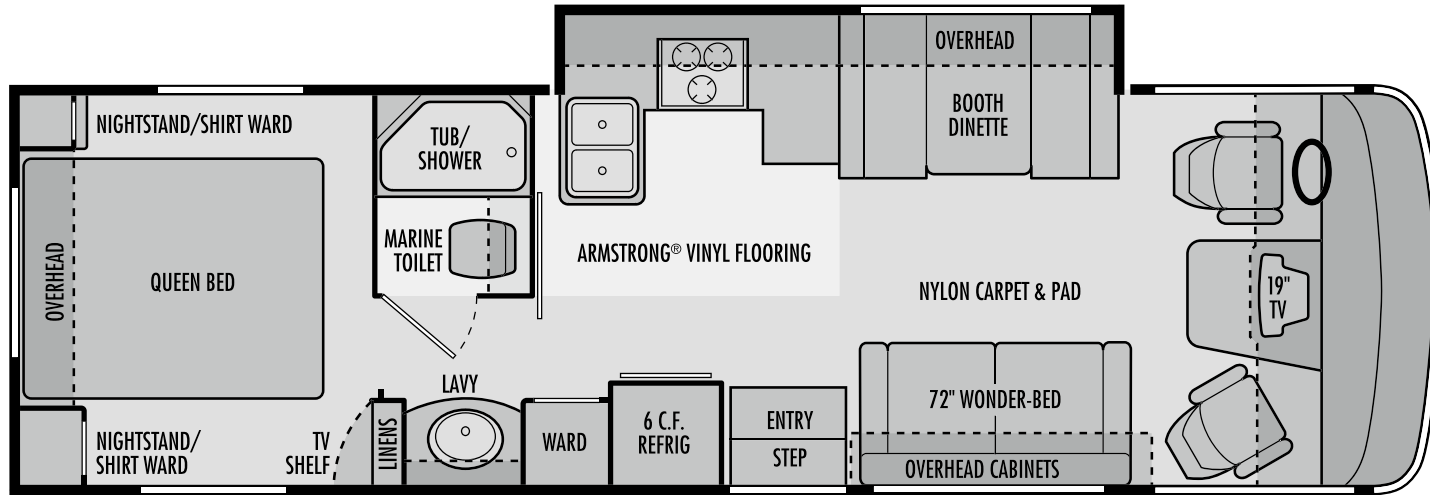

2003 INFORMATION SHEET

Sea Breeze

SEA BREEZE SB300

CHASSIS

Make/Model	Ford Super Duty
Design	Front engine/straight rail
Axle Ratio	5.38:1
Tires	245/70R X 19.5F
Brakes	Hyd. 4-wheel disc ABS
Shocks	Tuned Bilstein
Alternator	115 Amp
Warranty	3 years/36,000 miles

WEIGHT RATINGS (Pounds)

Gross Vehicle Weight Rating	22,000
Gross Combined Weight Rating	26,000
Front Gross Axle Weight Rating	7,000
Rear Gross Axle Weight Rating	15,000
Unloaded Vehicle Weight	14,890
Maximum Carrying Capacity	7,110
Cargo Carrying Capacity	5,859

ENGINE

Make/Model	Ford Triton V-10
Displacement	415 CID (6.8L)
Peak HP	310 HP @4,250 RPM
Peak Torque	425 ft/lbs @3,250 RPM
Warranty	3 years/36,000 miles

MEASUREMENTS

Wheelbase	208"
Overall Length	30' 11"
Overall Height	11' 9"
Interior Height	79 1/2"
Interior Width	98 1/2"
Exterior Width	102"

TRANSMISSION

Make/Model	Ford 4R100
Type	4 speed automatic w/OD
Warranty	3 years/36,000 miles

TANK CAPACITIES (Gallons)

Fuel (gasoline)	75
Fresh Water Tank	60
Grey Tank	40
Black Tank	40
Water Heater	6
LPG Tank (volume)	24.2

NOTE: Floorplans and features are subject to change without notice.

© copyright 2002 National R.V., Inc., 3411 N. Perris Boulevard, Perris, CA 92571 • www.nationalrv.com

SBRZ SB300